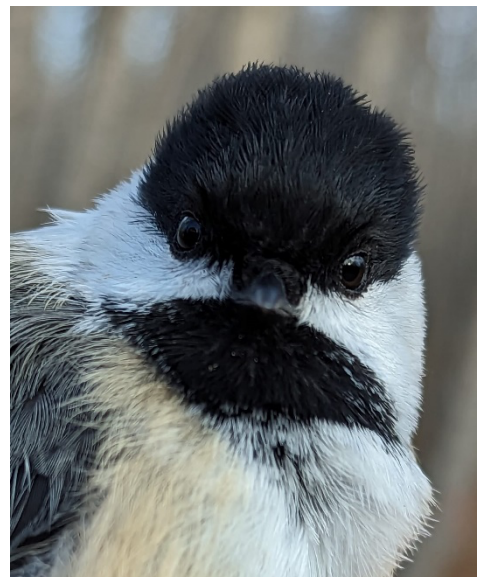

Beaverhill Bird Observatory

Weekly Update October 19-29, 2023

The last day of Fall Migration Banding was Oct 20. The last two days were slow for songbird captures. We caught a repeat Downy Woodpecker, Hair Woodpecker and Black-Capped Chickadee. Things slowed down with owl banding as well at BBO these last two weeks. We caught a total of 15 owls. To everyone's excitement, we caught our first Boreal Owl since 2019.

Our first Boreal Owl in four years!

Thank you to our volunteers Patrick, Nicholas, Kylii, and Rachel over these last couple of weeks! Your help was hugely appreciated.

Northern lights over the BBO lab

The last week of October resulted in zero captures. Consequently, nets were taken down and the Fall field season came to a close. Thank you BBO and to all our supporters for a wonderful Fall Field Season!